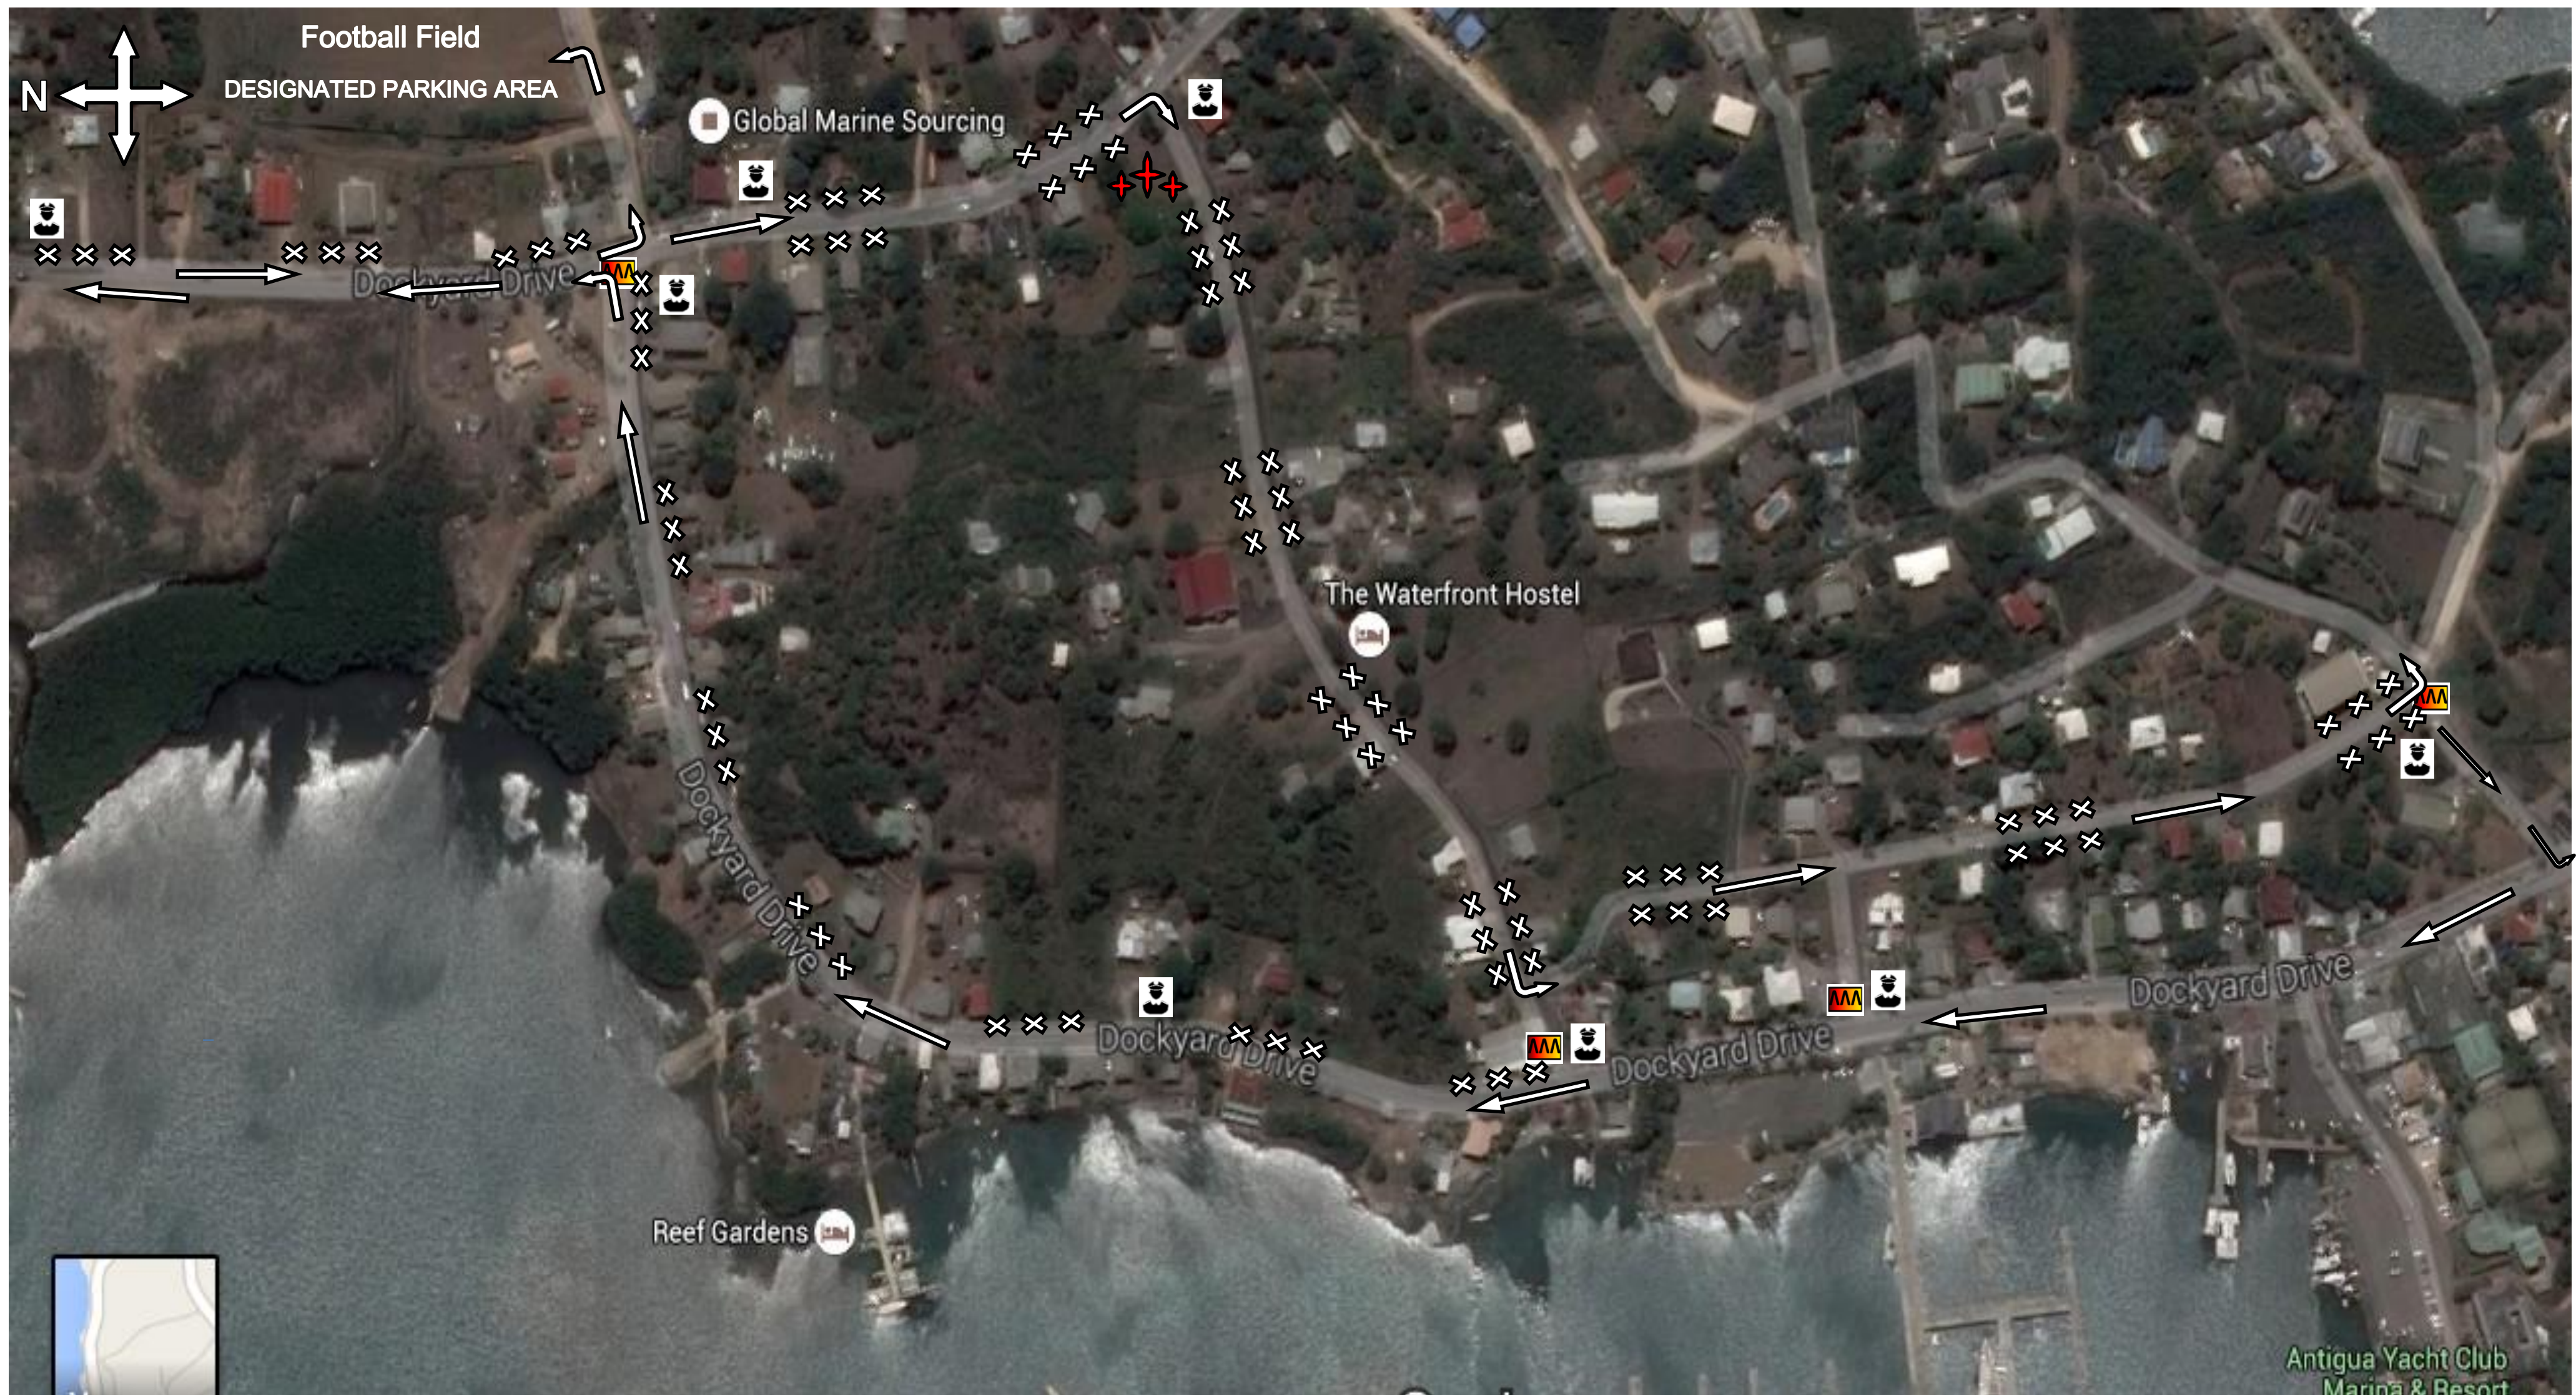

SAILING WEEK 2016 Traffic Management Route

LEGEND

Police Officer

No Parking

Road Block

Cemetery

One Way Route